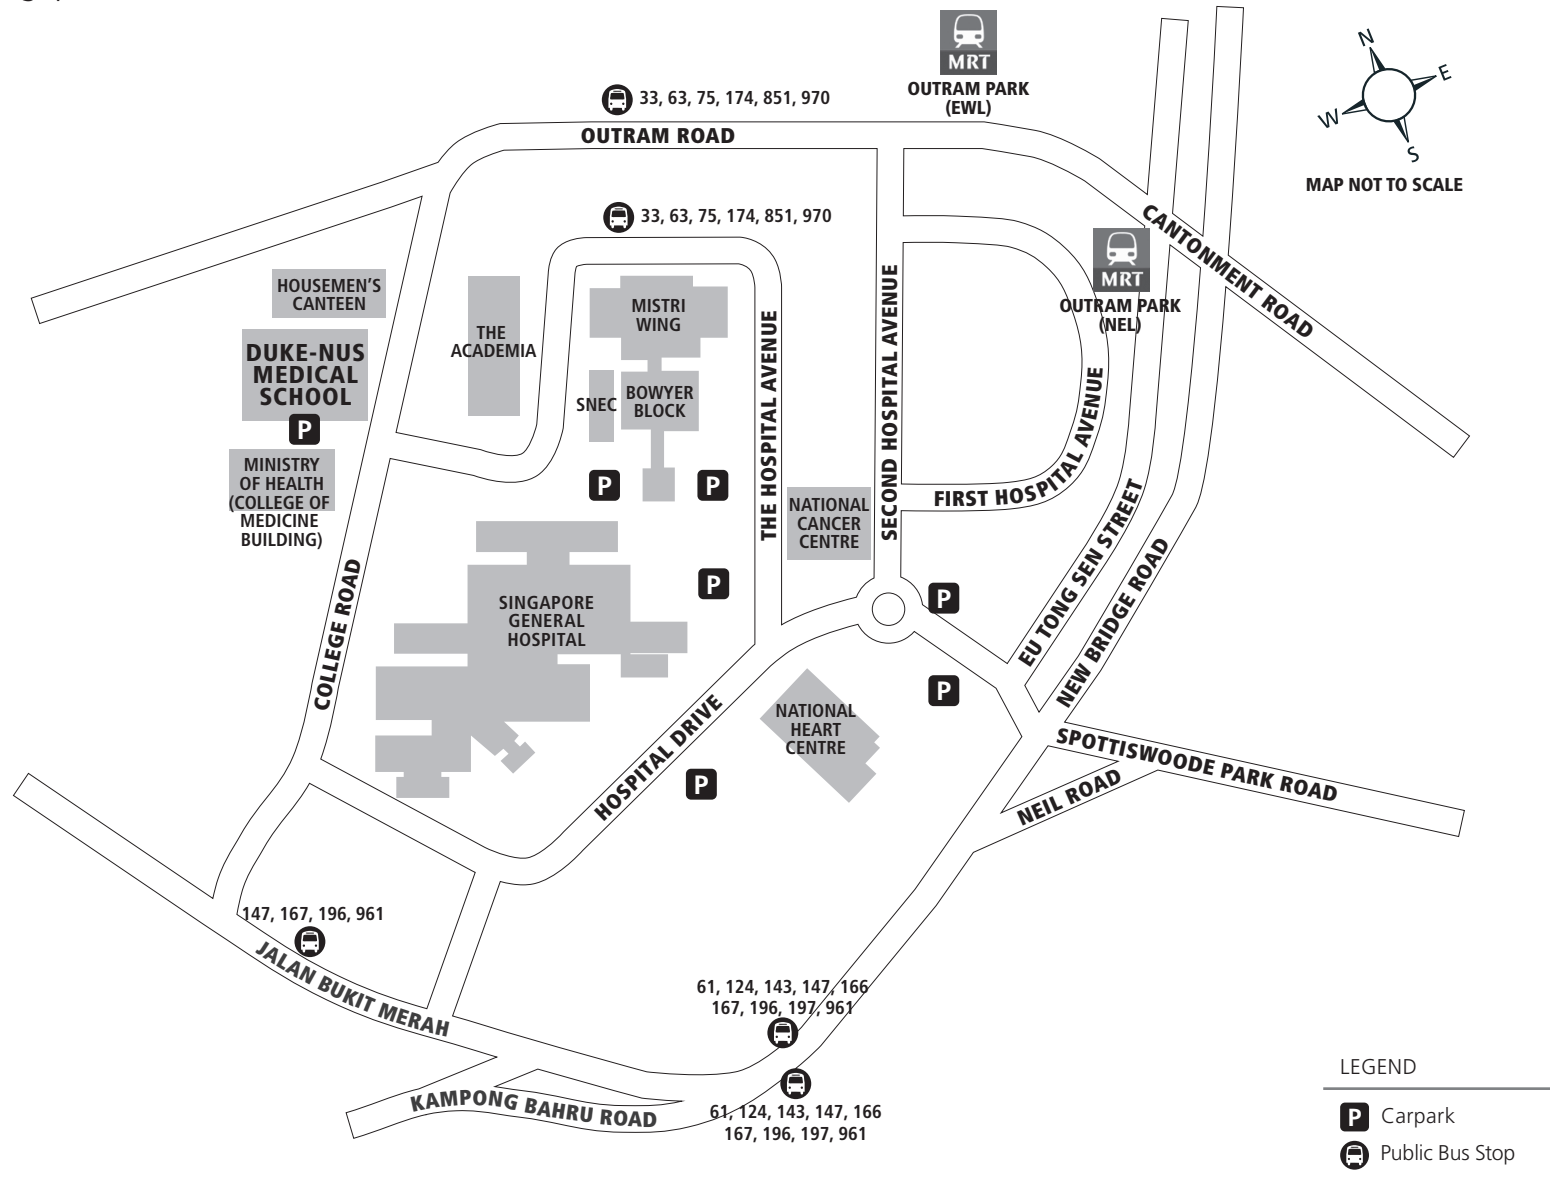

# NUS Outram Campus

8 College Road, Singapore 169857

LEGEND

	Carpark
	Public Bus Stop